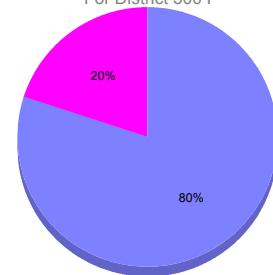

Membership Results 2011-2012

Goal, New, Dropped, Gain/Loss

Comparison of Membership Gain/Loss

Current Year Compared to the Previous Year

Gender Comparison 2010-2011

For District 300 F

Oct/Nov/Dec

■ Male ■ Female