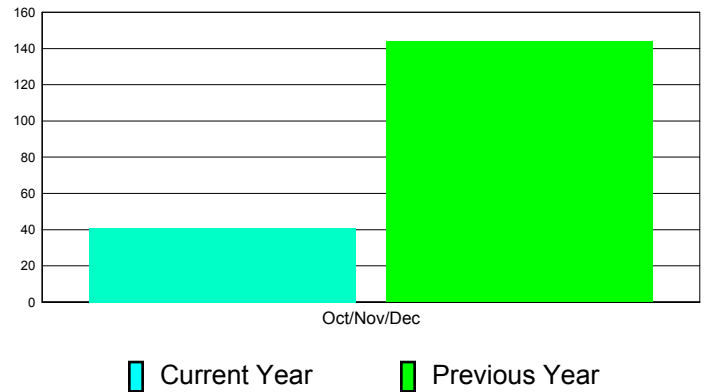

Comparison of Membership Gain/Loss

Current Year Compared to the Previous Year