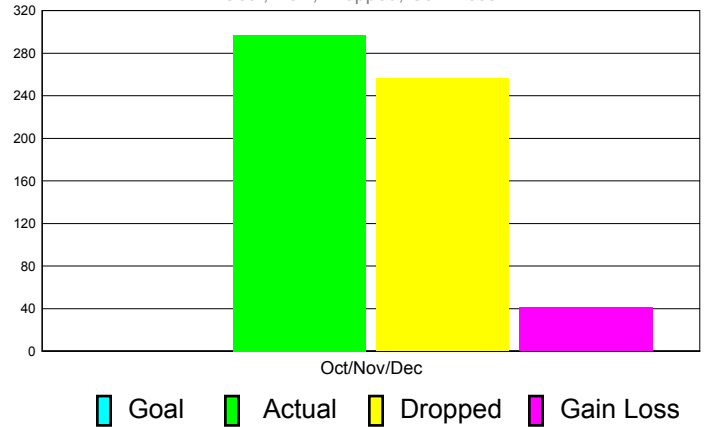

Membership Results 2011-2012

Goal, New, Dropped, Gain/Loss